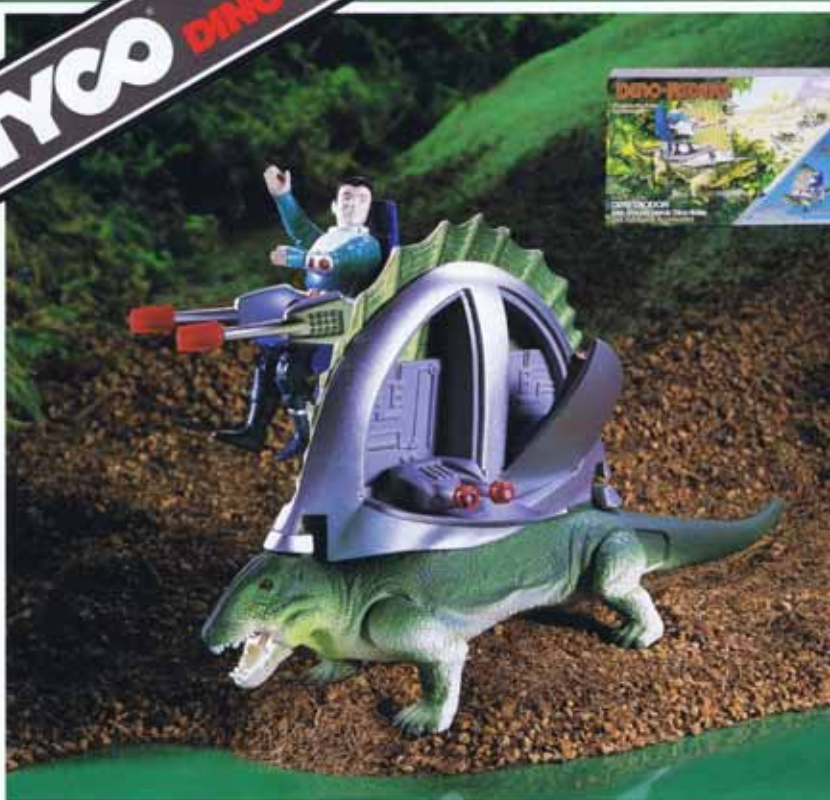

**Rulons Ankylosaurus
with Sting
and Full Battle Accessories**
No. 9111

Authentic 1/24th scale Ankylosaurus is slave to Evil Rulon Sting, controlled by the horrible Brain Box. Weapons include rotating Cross-Bow, plus the dinosaur's own Club-tail.
Standard Pack: 12 • Carton Weight: 5.8 lbs.
Cube: 91 • Package Size: 9" x 5 1/2" x 2 1/2"

**Dino-Riders Pterodactyl
with Llahd
and Full Battle Accessories**
No. 9112

Authentic 1/24th scale Pterodactyl is a pre-historic recon plane. Dino-Rider Llahd fires heat-seeking missiles from his battle perch.
Standard Pack: 12 • Carton Weight: 5.8 lbs.
Cube: 91 • Package Size: 9" x 5 1/2" x 2 1/2"

TYCO DINO-RIDERS™

DINO-RIDERS™

Harness the Power of Dinosaurs.™

Dino-Riders Dimetrodon with Shado and Full Battle Accessories

No. 9124

New

Authentic 1/24th scale Dimetrodon is the Dino-Riders secret infiltrator. Heroic Shado hides behind his huge sail. Features snapping jaws, anti-aircraft seat with twin laser guns and removable sail shield.