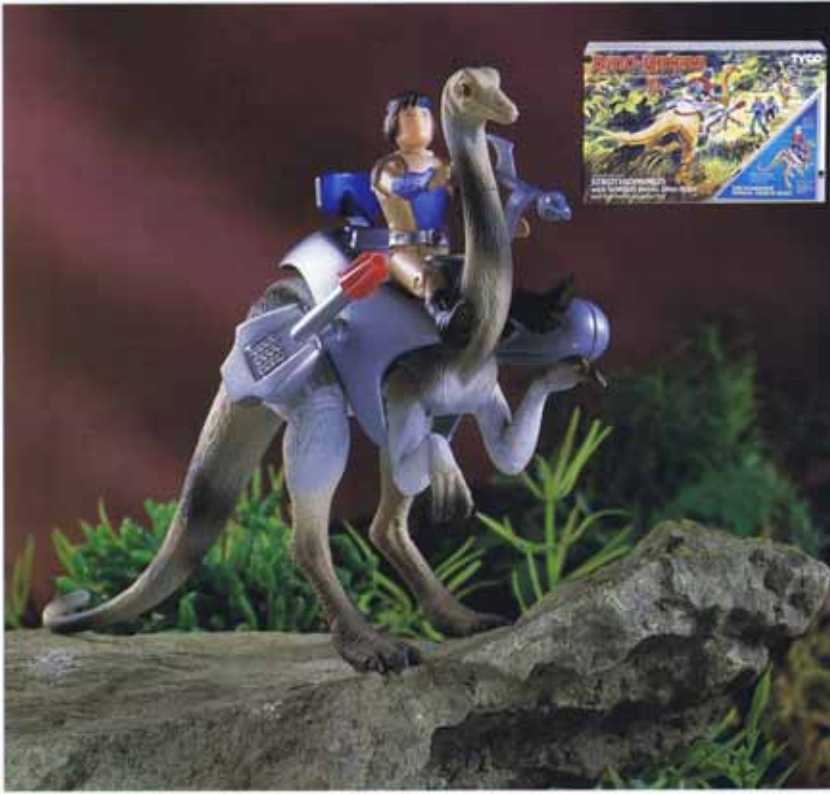

TYCO DINO-RIDERS™

DINO-RIDERS™

Harness the Power of Dinosaurs.™

Dino-Riders Protoceratops with Kanon
and Full Battle Accessories
No. 9113
New

Authentic 1/24th scale Protoceratops is the Dino-Riders' armored personnel carrier. Heroic Kanon rides into battle with Nite-Glow viewing port and blazing side guns.
Standard Pack: 12 • Carton Weight: 58 lbs.
Cube: 1.0 • Package Size: 6" x 9 1/2" x 2 1/2"

Dino-Riders Struthiomimus with Nimbus
and Full Battle Accessories
No. 9114
New

Authentic 1/24th scale Struthiomimus is a fleet-footed supply carrier. With Nimbus in the pilot's seat, this Struthiomimus can overcome any battle-field obstacle. Features opening message carrier tube and pivoting laser guns!
Standard Pack: 12 • Carton Weight: 58 lbs.
Cube: 1.0 • Package Size: 6" x 9 1/2" x 2 1/2"